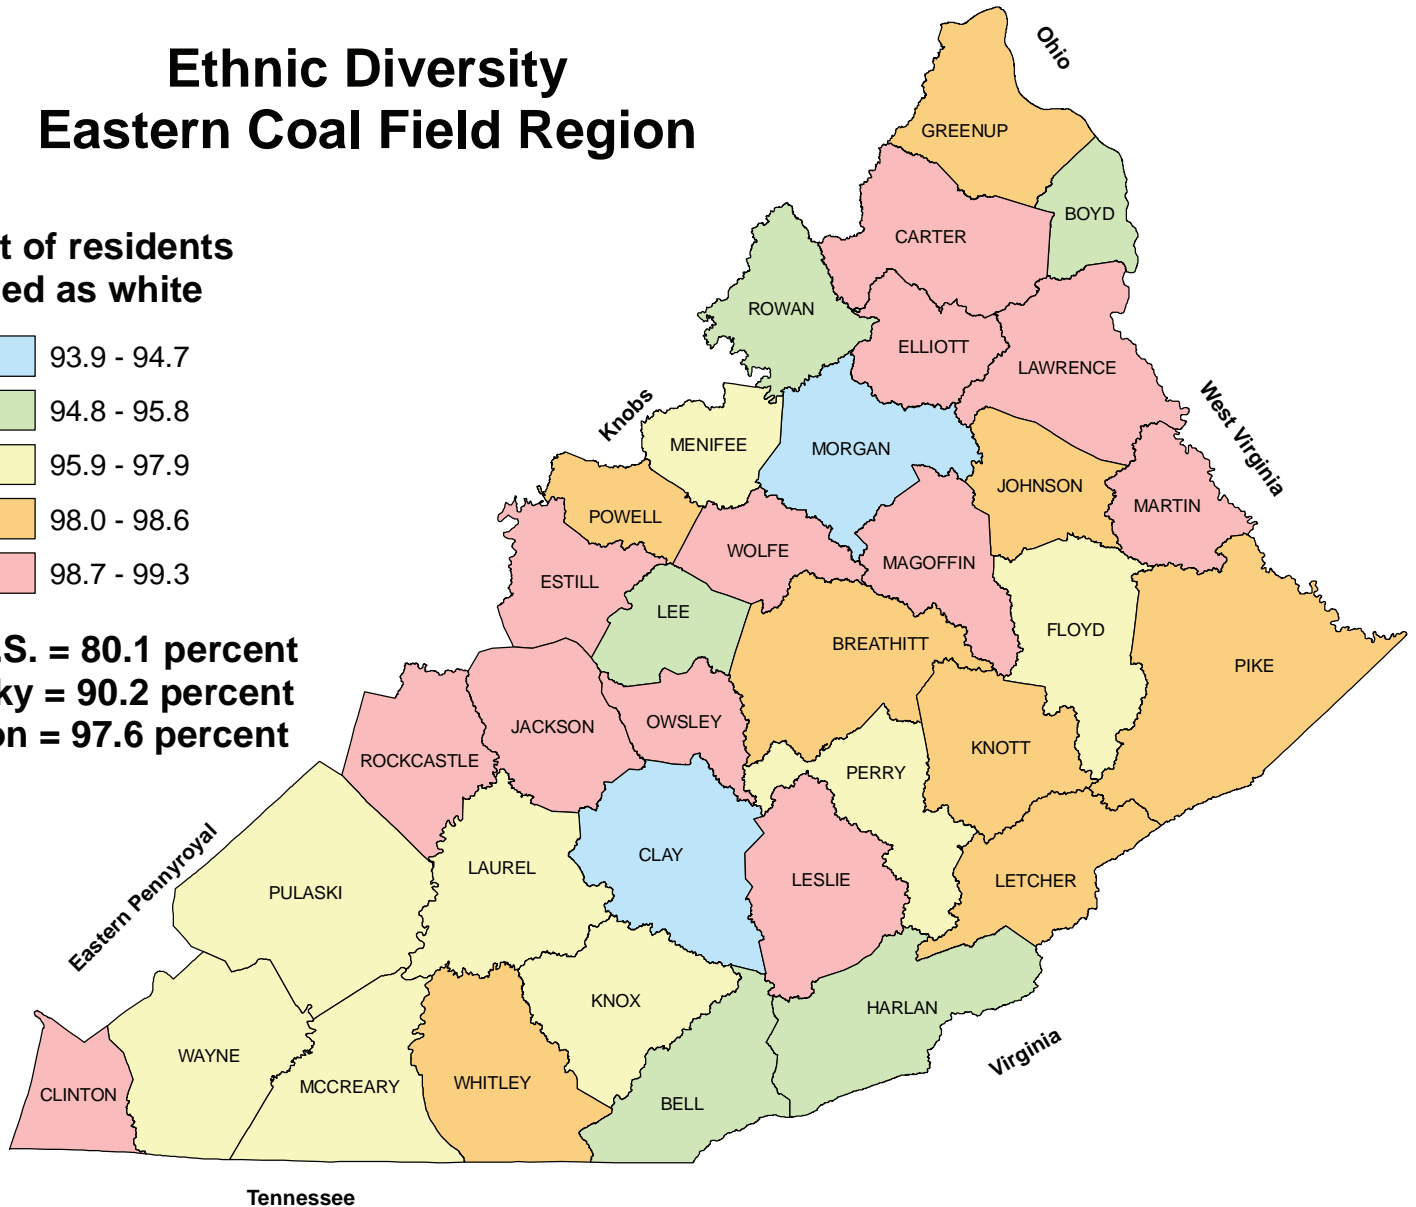

Ethnic Diversity Eastern Coal Field Region

Percent of residents
classified as white

U.S. = 80.1 percent
Kentucky = 90.2 percent
Region = 97.6 percent

The region is less ethnically diverse than Kentucky or the U.S., with the percentage of the residents classified as white greater throughout the region.